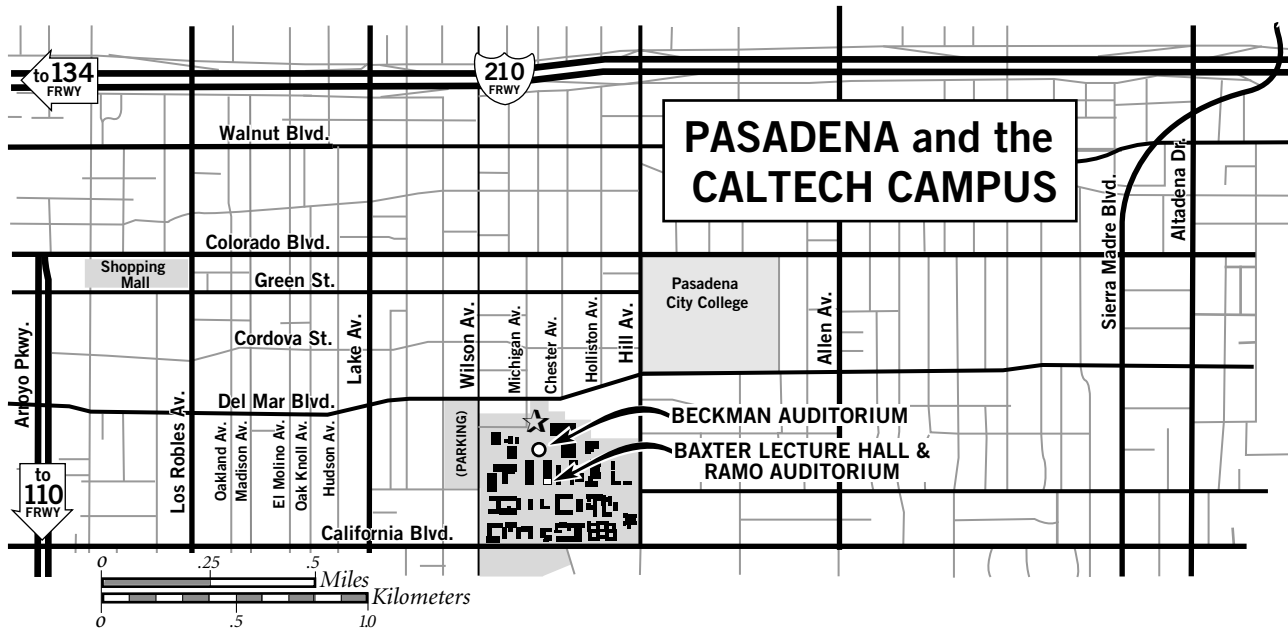

BAXTER HALL and BECKMAN AUDITORIUM ON THE CALTECH CAMPUS IN PASADENA

To use Google Maps or MapQuest to create a map or driving directions, enter the Caltech Ticket Office address: 332 S. Michigan Ave., Pasadena, CA 91106 (★ on maps below). Parking is free after 5:00 p.m. on weekdays and all day on weekends. Spaces with names are also available for general parking all weekends and after 5:00 on weekdays.

	<p>THE CALTECH CAMPUS</p> <ol style="list-style-type: none"> 1. BECKMAN AUDITORIUM the distinctive round building on the north-west side of campus. (Conferences and selected Skeptics Society events are held here.) 2. BAXTER LECTURE HALL & RAMO AUDITORIUM Both are located on the south side of Baxter Hall. Ramo is on the ground floor. Baxter Lecture Hall is on the second floor. (Most Sunday Skeptics Society Lectures are held in Baxter Lecture Hall.) <p>See box on right for handicapped parking.</p>	<p>HANDICAPPED PARKING ramped routes to the elevator in Baxter Hall</p>
--	---	--

BAXTER LECTURE HALL (No.2 on the map above)